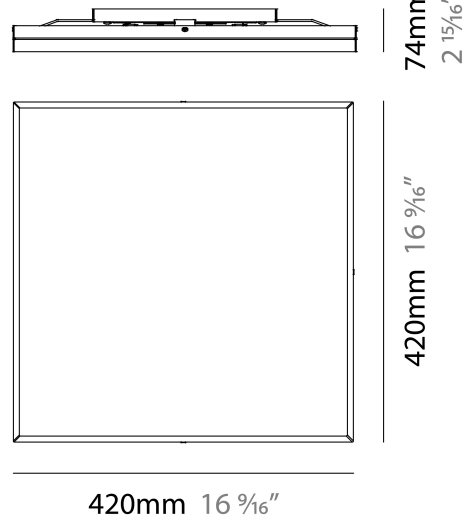

LINEA SURFACE

D92038

PROJECT _____

TYPE _____

NOTES _____

QUANTITY _____

DATE _____

GENERAL

Series: Linea
Brand: Milan
Division: Design
Mounting Type: Surface
Mounting Location: Ceiling
Subcategory: Flush Mount

PHYSICAL

Shape: Square
Length (mm): 420
Length (in): 16 1/2
Width (mm): 420
Width (in): 16 1/2
Height (mm): 76
Height (in): 3.0
Extension (mm): 76
Extension (in): 3.0
Weight (kg): 4.09
Weight (lbs): 9.02
Diffuser: White Glass
Fixture Material: Glass / Aluminum

ELECTRICAL

Number of Lamps: 1
Lamp Type: LED Retrofit / Halogen
Lamp Shape: T3
Bulb Included: Bulb Not Included
Total Output Wattage (W): 23 / 150
Max. Wattage Per Lamp (W): 23 / 150
Lamp Base: RSC
Dimming: Non-Dimmable
Driver Included: No
Input Voltage (V): 120

LED

OPTICAL

RATINGS AND CERTIFICATIONS

Certified By: CSA Certified to UL and CSA Standards
IP rating: IP20