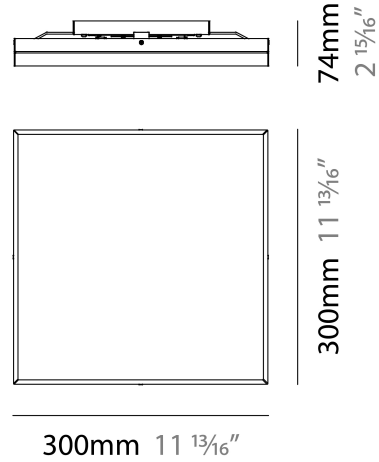

LINEA SURFACE

D92053

PROJECT _____

TYPE _____

NOTES _____

QUANTITY _____

DATE _____

GENERAL

Series: Linea
Brand: Milan
Division: Design
Mounting Type: Surface
Mounting Location: Ceiling
Subcategory: Downlight

PHYSICAL

Shape: Rectangle
Length (mm): 300
Length (in): 11 3/4
Width (mm): 300
Width (in): 11 3/4
Height (mm): 76
Height (in): 3
Extension (mm): 76
Extension (in): 3
Weight (kg): 2.7
Weight (lbs): 6
Diffuser: White Glass
Fixture Material: Glass / Aluminum

ELECTRICAL

Number of Lamps: 1
Lamp Type: LED Retrofit / Halogen
Lamp Shape: T3
Bulb Included: Bulb Not Included
Total Output Wattage (W): 23 / 100
Max. Wattage Per Lamp (W): 23 / 100
Lamp Base: RSC
Input Voltage (V): 120

LED

OPTICAL

RATINGS AND CERTIFICATIONS

Certified By: CSA Certified to UL and CSA Standards
IP rating: IP20