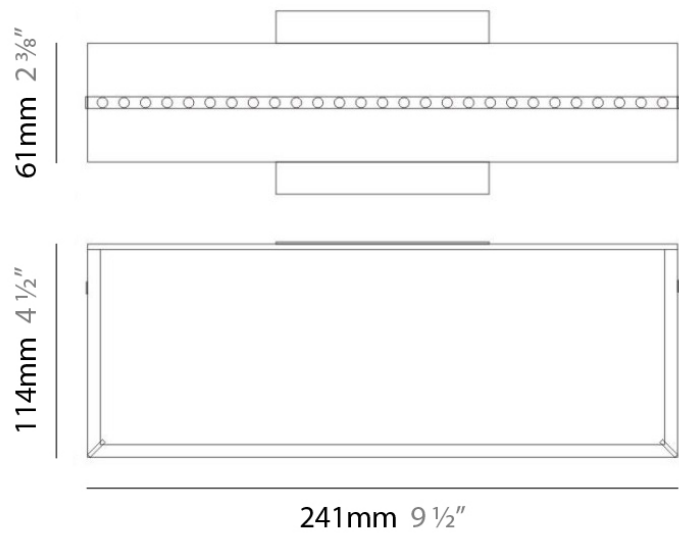

LINEA SURFACE

D93068

GENERAL

Series: Linea _____
Brand: Milan _____
Division: Design _____
Mounting Type: Surface _____
Mounting Location: Wall _____
Subcategory: Ambient _____

PHYSICAL

Shape: Rectangle _____
Length (mm): 241 _____
Length (in): 9 ½ _____
Width (in): 9 ½ _____
Height (mm): 61 _____
Height (in): 2 ¾ _____
Extension (mm): 114 _____
Extension (in): 4 ½ _____
Light Distribution: Direct / Indirect _____
Weight (kg): 2.27 _____
Weight (lbs): 5 _____
Diffuser: White Glass _____
Fixture Finish: BLK _____
Fixture Material: Glass / Aluminum _____

ELECTRICAL

Number of Lamps: 1 _____
Lamp Type: LED Retrofit / Halogen _____
Lamp Shape: T3 _____
Bulb Included: Bulb Not Included _____
Total Output Wattage (W): 23 / 150 _____
Max. Wattage Per Lamp (W): 23 / 150 _____
Lamp Base: RSC _____
Input Voltage (V): 120 _____

LED

OPTICAL

RATINGS AND CERTIFICATIONS

Certified By: CSA Certified to UL and CSA Standards _____
IP rating: IP20 _____